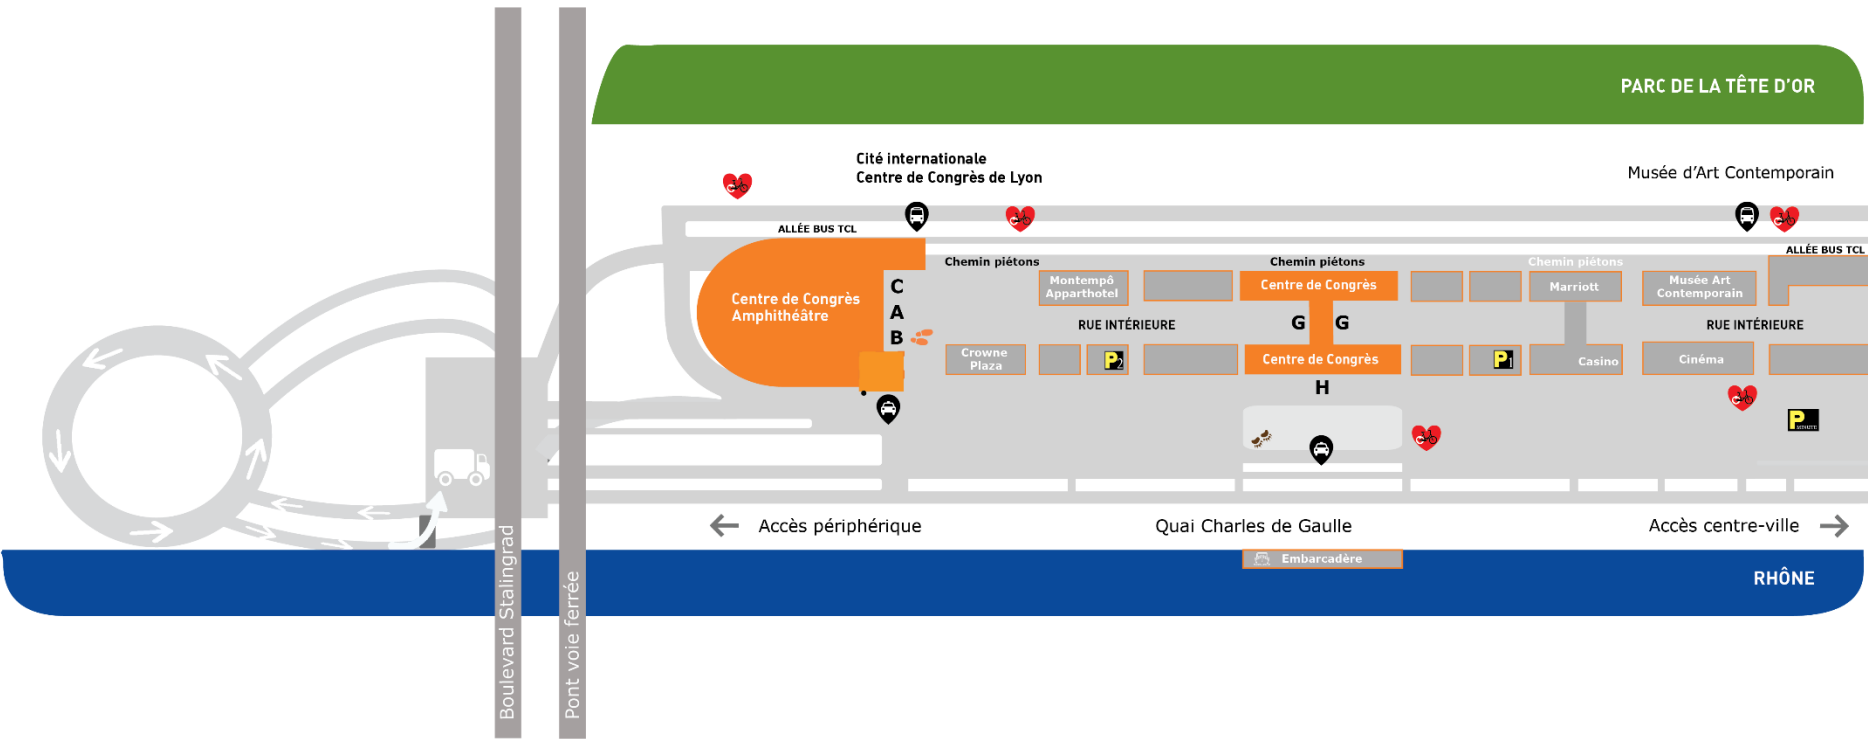

# ACCESS TO THE DELEVERY AREA

## Delivery area access – Entrance E1

1 quai Charles de Gaulle | 69006 LYON

**GPS coordinates: 45,47.132'N - 4,51.637'E**

All vehicles authorized for delivery will be able to park for a time-limit of **20 minutes** for loading and unloading

## Access by parking P2 (fees)

Quai Charles de Gaulle | 69006 LYON

**GPS coordinates : 45.78601'N - 4.85681'E**

If planned by the organizer, for exhibitions in Forums 456, direct access by lift only during set-up and dismantling times

## Pedestrian access

**Entrances A B C G H**